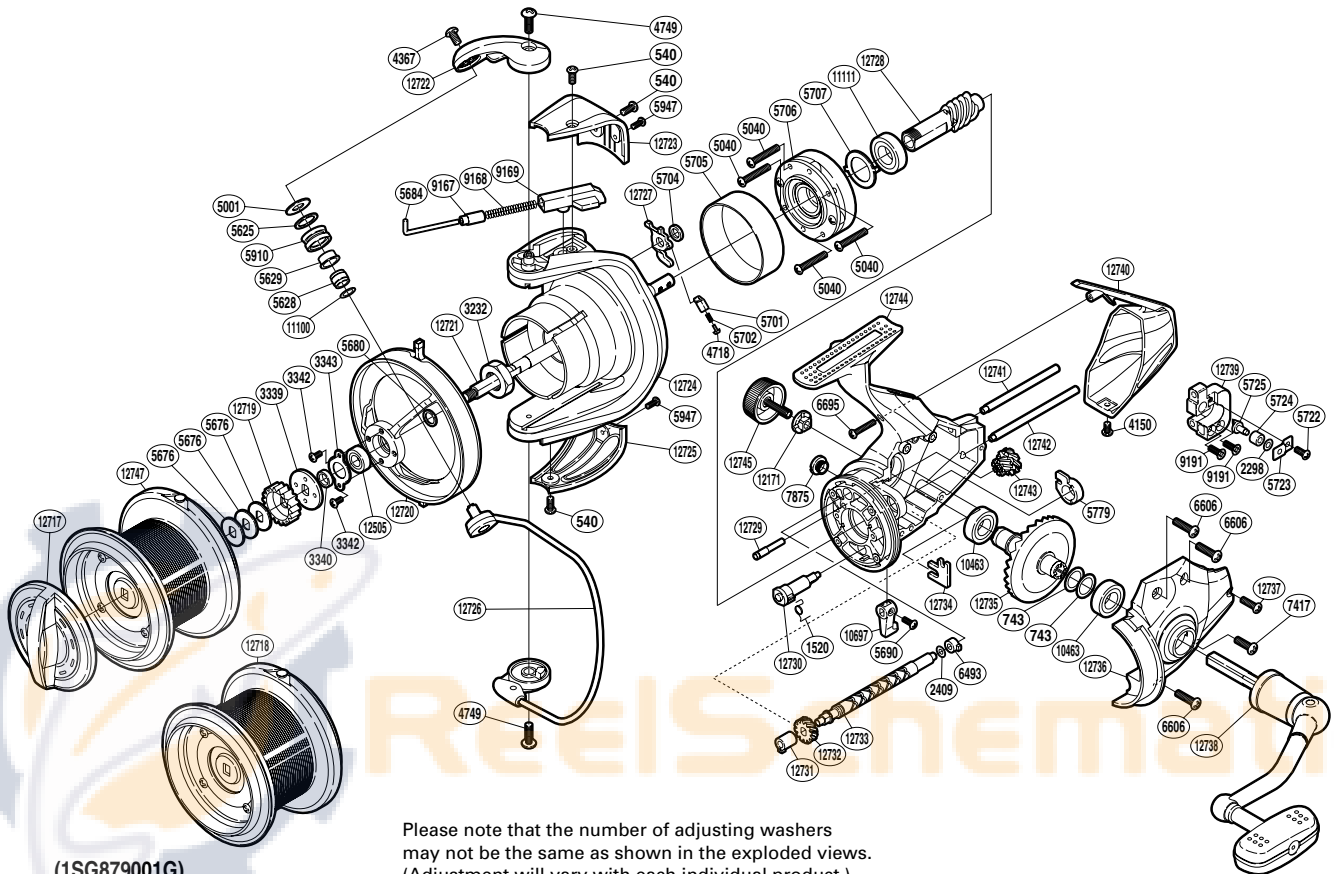

# SHIMANO

ULTEGRA S A-RB

UL-14000XSB

(1SG879001G)

Please note that the number of adjusting washers may not be the same as shown in the exploded views. (Adjustment will vary with each individual product.)

Part No.	Description	Part No.	Description	Part No.	Description
RD 0540	Screw	RD 5707	Bearing Washer	RD12723	Bail Spring Cover
RD 0743	Washer	RD 5722	Screw	RD12724	Rotor
RD 1520	Anti-Reverse Cam Spring	RD 5723	Oscillating Pawl Cover	RD12725	Bail Hold Support Guard
RD 2298	Spacer	RD 5724	Oscillating Slider Bushing	RD12726	Bail Assembly
RD 2409	Spacer	RD 5725	Oscillating Pawl	RD12727	Bail Trip Lever
RD 3232	Rotor Nut	RD 5779	Bushing	RD12728	Pinion Gear
RD 3339	Spool Support B	RD 5910	Line Roller	RD12729	Idle Gear B Shaft
RD 3340	Line Safety Guard Spacer	RD 5947	Screw	RD12730	Anti-Reverse Cam
RD 3342	Screw	RD 6493	Worm Bushing (rear)	RD12731	Worm Bushing (front)
RD 3343	Bearing Retainer	RD 6606	Screw	RD12732	Idle Gear
RD 4150	Screw	RD 6695	Screw	RD12733	Worm Shaft
RD 4367	Screw	RD 7417	Screw	RD12734	Worm Shaft Retainer
RD 4718	Lever Spring Guide A	RD 7875	Oil Cap	RD12735	Drive Gear
RD 4749	Screw	RD 9167	Bail Spring Guide A Support	RD12736	Side Cover
RD 5001	Line Roller Washer	RD 9168	Bail Spring	RD12737	Screw
RD 5040	Screw	RD 9169	Bail Spring Guide B	RD12738	Handle Assembly
RD 5625	Line Roller Spacer	RD 9191	Screw	RD12739	Oscillating Slider
RD 5628	Line Roller Collar	RD10463	Ball Bearing	RD12740	Rear Protector
RD 5629	Line Roller Bushing	RD10697	Anti-Reverse Lever	RD12741	Oscillating Guide A
RD 5676	Spool Washer	RD11100	Washer	RD12742	Oscillating Guide B
RD 5680	Spacer	RD11111	Ball Bearing	RD12743	Idle Gear B
RD 5684	Bail Spring Guide A	RD12171	Handle Screw Lock Washer	RD12744	Body
RD 5690	Screw	RD12505	Ball Bearing	RD12745	Handle Screw Cap
RD 5701	Lever Spring Guide B	RD12717	Drag Knob	RD12747	Spool Assembly
RD 5702	Lever Spring	RD12719	Spool Support A		
RD 5704	Trip Lever Spacer	RD12720	Line Safety Guard		
RD 5705	Roller Clutch Ring	RD12721	Main Shaft		
RD 5706	Roller Clutch Assembly	RD12722	Bail Arm	RD12718	Spare Spool Assembly